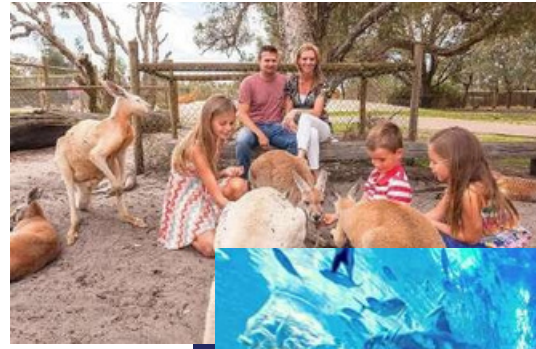

# ACTIVITIES & EXCURSIONS

- Explore Perth & Surroundings with city tour, Kings Park views, Swan River experience, and group lunch.
- Meet and learn about native wildlife at Caversham Wildlife Park & visit Swan Valley Chocolate Factory.
- Explore Fremantle Markets, enjoy group lunch, and tour the UNESCO-listed Fremantle Prison.
- Perth Zoo visit for educational wildlife experience focused on conservation and native species.

- Witness a live gold pour and discover Western Australia's historic bell collection at Perth Mint & Bell Tower
- Theme Park Day at Adventure World full day of rides, water attractions, and supervised team-building activities.
- Walk through the underwater tunnel and explore marine life at Aquarium of Western Australia.
- Visit WA Museum Boolabool for Interactive learning across WA history, science, and
- Aboriginal culture.